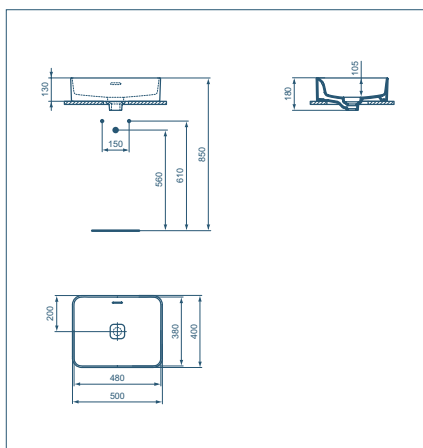

STRADA II VESSEL 50X40CM

Model	Ref
Vessel	T296701

- Vessel with no overflow
- No tap hole
- Ceramic waste cover included
- Compatible with Tesi, Connect Air, Tonic II and Adapto furniture

STRADA II VESSEL 50X40CM

Model	Ref
Vessel	T296501

- Vessel with overflow
- No tap hole
- Ceramic waste cover included
- Compatible with Tesi, Connect Air, Tonic II and Adapto furniture

STRADA II VESSEL 50X35CM

Model	Ref
Vessel	T296401

- Vessel with overflow
- 1 tap hole
- Non-handed: installation on the left or right side
- Ceramic waste cover included
- Compatible with Tesi, Connect Air, Tonic II and Adapto furniture