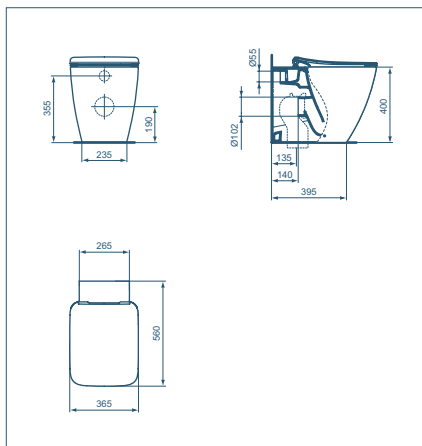

STRADA II TOILET

TECHNICAL SPECIFICATIONS

Dual flush
4.5/3l

Invisible
fixations

AquaBlade

Soft-close
seat

Slim seat

Easy
take-off

STRADA II WALL-HUNG BOWL AQUABLADE

STRADA II FLOORSTANDING BOWL AQUABLADE MULTI

Model	Ref
Bowl	T299701

- AquaBlade technology
- Low flushing toilet (4,5/3 lt)
- Invisible fixations
- Wall-hung bowl
- Seat not included

Model	Ref
Bowl	T296801

- AquaBlade technology
- Low flushing toilet (4,5/3 lt)
- Invisible fixations
- Floorstanding bowl
- Seat not included