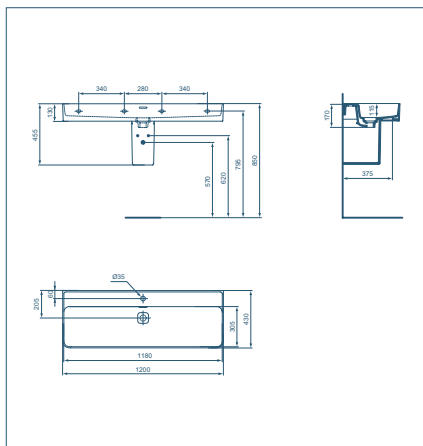

STRADA II BASIN

TECHNICAL SPECIFICATIONS

STRADA II BASIN 120CM

- Basin with overflow
- 2 tap holes
- Suitable for wall fixation
- Ceramic waste cover included
- Compatible with semiped T299601

STRADA II BASIN 120CM

- Basin with overflow
- 1 tap hole
- Suitable for wall fixation
- Ceramic waste cover included
- Compatible with semiped T299601

STRADA II BASIN 120CM

- Basin with overflow
- No tap hole
- Suitable for wall fixation
- Ceramic waste cover included
- Compatible with semiped T299601