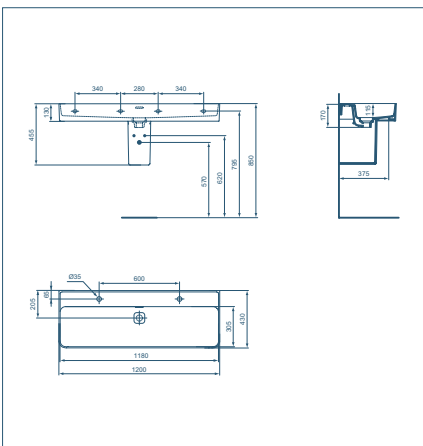

STRADA II BASIN

TECHNICAL SPECIFICATIONS

STRADA II BASIN 120CM

- Basin with overflow
- 2 tap holes
- Suitable for wall fixation
- Ceramic waste cover included
- Compatible with semiped T299601

STRADA II BASIN 120CM

- Basin with overflow
- 1 tap hole
- Suitable for wall fixation
- Ceramic waste cover included
- Compatible with semiped T299601

STRADA II BASIN 120CM

- Basin with overflow
- No tap hole
- Suitable for wall fixation
- Ceramic waste cover included
- Compatible with semiped T299601