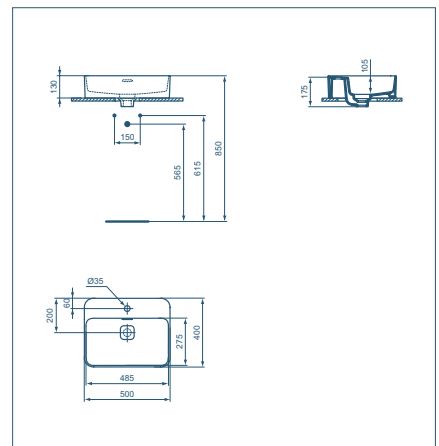

STRADA II VESSEL

TECHNICAL SPECIFICATIONS

STRADA II VESSEL 60X40CM

Model	Ref
Vessel	T299801

- Vessel with overflow
- 1 tap hole
- Ceramic waste cover included
- Compatible with Tesi, Connect Air, Tonic II and Adapto furniture

STRADA II VESSEL 60X40CM

Model	Ref
Vessel	T299901

- Vessel with overflow
- No tap hole
- Ceramic waste cover included
- Compatible with Tesi, Connect Air, Tonic II and Adapto furniture

STRADA II VESSEL 50X40CM

Model	Ref
Vessel	T296601

- Vessel with overflow
- 1 tap hole
- Ceramic waste cover included
- Compatible with Tesi, Connect Air, Tonic II and Adapto furniture