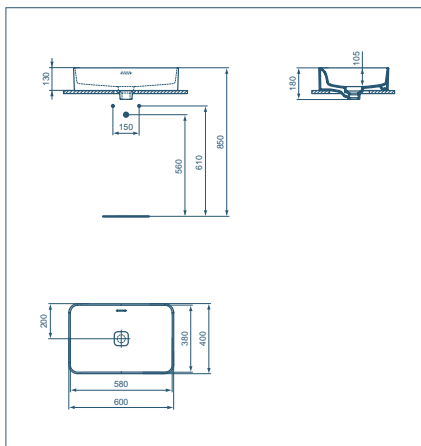

STRADA II VESSEL

TECHNICAL SPECIFICATIONS

STRADA II VESSEL 60X40CM

Model	Ref
Vessel	T299801

- Vessel with overflow
- 1 tap hole
- Ceramic waste cover included
- Compatible with Tesi, Connect Air, Tonic II and Adapto furniture

STRADA II VESSEL 60X40CM

Model	Ref
Vessel	T299901

- Vessel with overflow
- No tap hole
- Ceramic waste cover included
- Compatible with Tesi, Connect Air, Tonic II and Adapto furniture

STRADA II VESSEL 50X40CM

Model	Ref
Vessel	T296601

- Vessel with overflow
- 1 tap hole
- Ceramic waste cover included
- Compatible with Tesi, Connect Air, Tonic II and Adapto furniture