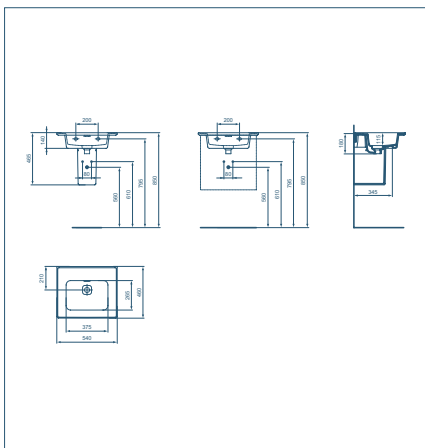

STRADA II VANITY 54CM

Model	Ref
Vanity	T363201

- Vanity with overflow
- No tap hole
- Suitable for wall fixation
- Ceramic waste cover included
- Compatible with Tesi 50cm basin units, or Strada II semi-pedestal T299601