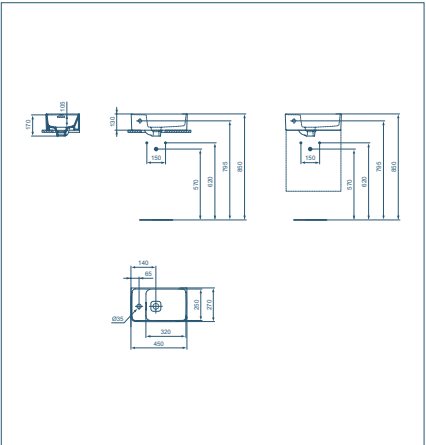

STRADA II HANDRINSE

TECHNICAL SPECIFICATIONS

STRADA II HANDRINSE BASIN
45CM – RIGHT-HANDED

STRADA II HANDRINSE BASIN
45CM – LEFT-HANDED

Model	Ref
Handrinse	T299401

- Handrinse with overflow
- Right-handed
- 1 tap hole
- Ceramic waste cover included

Model	Ref
Handrinse	T299501

- Handrinse with overflow
- Left-handed
- 1 tap hole
- Ceramic waste cover included