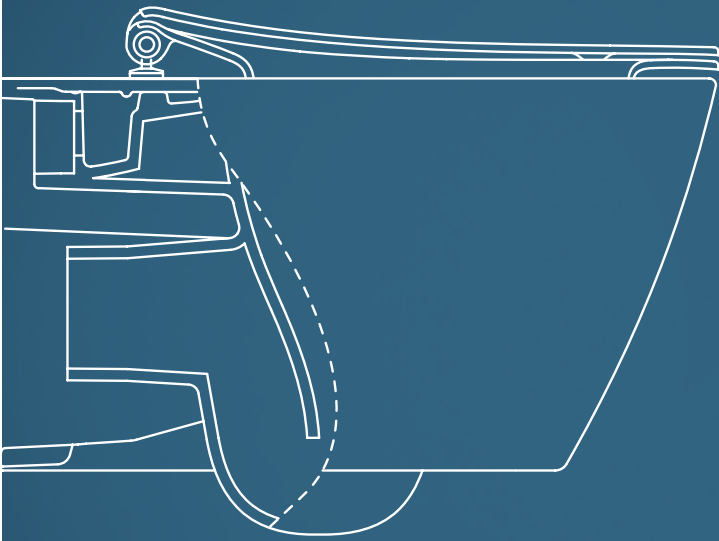

TECHNICAL SPECIFICATIONS