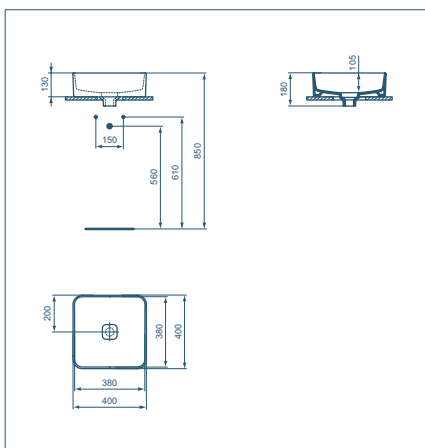

STRADA II VESSEL

TECHNICAL SPECIFICATIONS

STRADA II VESSEL 40CM

Model	Ref
Vessel	T296201

- Vessel with no overflow
- No tap hole
- Ceramic waste cover included
- Compatible with Tesi, Connect Air, Tonic II and Adapto furniture

STRADA II VESSEL 40CM

Model	Ref
Vessel	T296301

- Vessel with overflow
- No tap hole
- Ceramic waste cover included
- Compatible with Tesi, Connect Air, Tonic II and Adapto furniture

STRADA II VESSEL 75CM

Model	Ref
Vessel	T298001

- Vessel with no overflow
- No tap hole
- Ceramic waste cover included
- Compatible with Tesi, Connect Air, Tonic II and Adapto furniture