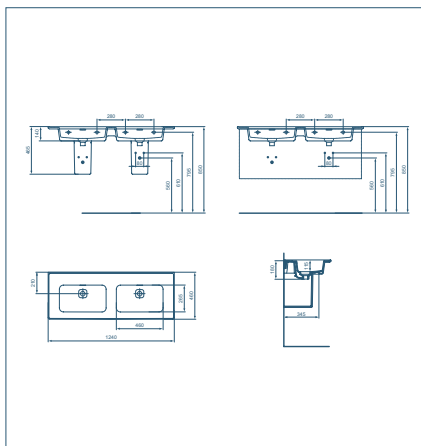

STRADA II VANITY

TECHNICAL SPECIFICATIONS

STRADA II VANITY 124CM

Model	Ref
Vanity	T300501

- Vanity with 2 overflows
- 2 tap holes
- Suitable for wall fixation
- Ceramic waste cover included
- Compatible with Connect Air double units 120cm, or Strada II semi-pedestal T299601

STRADA II VANITY 124CM

Model	Ref
Vanity	T363601

- Vanity with overflow
- No tap hole
- Suitable for wall fixation
- Ceramic waste cover included
- Compatible with Connect Air double units 120cm, or Strada II semi-pedestal T299601

STRADA II VANITY 104CM

Model	Ref
Vanity	T300401

- Vanity with overflow
- 1 tap hole
- Suitable for wall fixation
- Ceramic waste cover included
- Compatible with Tesi, Connect Air and Tonic II 100cm basin units, or Strada II semi-pedestal T299601