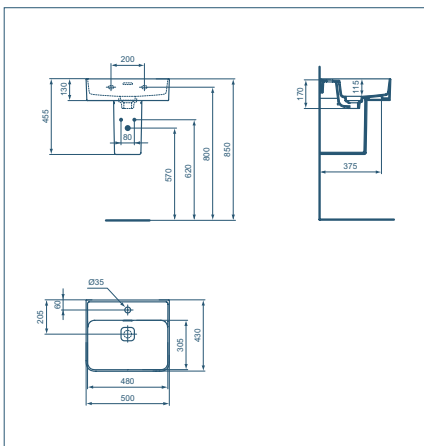

STRADA II BASIN

TECHNICAL SPECIFICATIONS

STRADA II BASIN 50CM

Model	Ref
Basin	T292801

- Basin with overflow
- 1 tap hole
- Ceramic waste cover included
- Suitable for wall fixation
- Compatible with semiped T299601

STRADA II BASIN 50CM

Model	Ref
Basin	T363701

- Basin with overflow
- No tap hole
- Ceramic waste cover included
- Suitable for wall fixation
- Compatible with semiped T299601