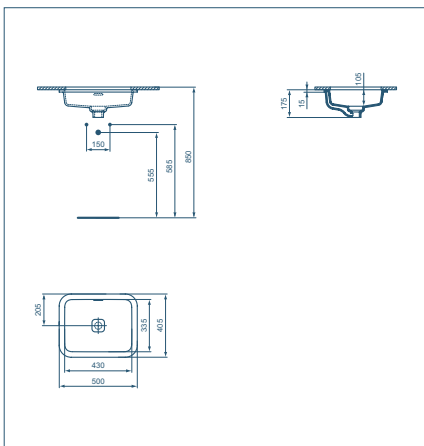

STRADA II COUNTERTOP

TECHNICAL SPECIFICATIONS

STRADA II UNDER-COUNTER-TOP BASIN 50X40CM

Model	Ref
Under-Pin Basin	T299201

- Underpin basin with overflow
- No tap hole
- Ceramic waste cover included
- Compatible with Adapto furniture

STRADA II SEMI-COUNTER-TOP BASIN 50X40CM

Model	Ref
Se/CTP Basin	T299301

- Counter-top basin with overflow
- 1 tap hole
- Ceramic waste cover included