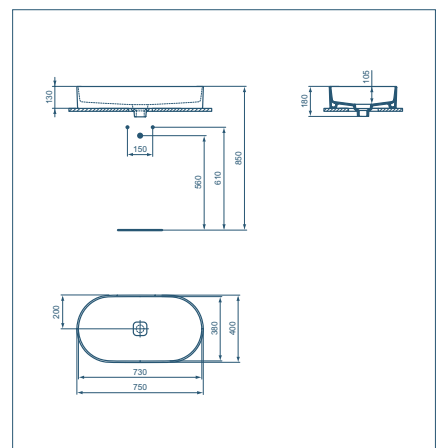

STRADA II VESSEL

TECHNICAL SPECIFICATIONS

STRADA II VESSEL 40CM

Model	Ref
Vessel	T296201

- Vessel with no overflow
- No tap hole
- Ceramic waste cover included
- Compatible with Tesi, Connect Air, Tonic II and Adapto furniture

STRADA II VESSEL 40CM

Model	Ref
Vessel	T296301

- Vessel with overflow
- No tap hole
- Ceramic waste cover included
- Compatible with Tesi, Connect Air, Tonic II and Adapto furniture

STRADA II VESSEL 75CM

Model	Ref
Vessel	T298001

- Vessel with no overflow
- No tap hole
- Ceramic waste cover included
- Compatible with Tesi, Connect Air, Tonic II and Adapto furniture