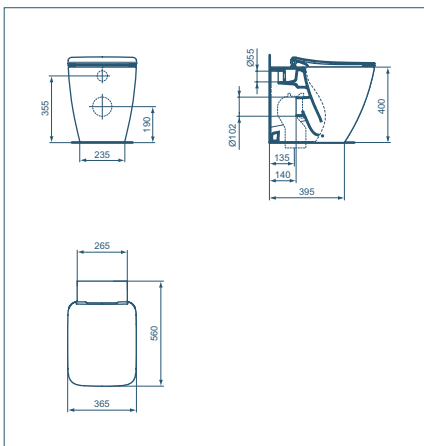

STRADA II SEAT

TECHNICAL SPECIFICATIONS

STRADA II SEAT & COVER NORMAL-CLOSE

Model	Ref
Seat & Cover	T360001

- Slim sandwich seat & cover
- Easy take-off hinges

STRADA II SEAT & COVER SOFT-CLOSE

Model	Ref
Seat & Cover	T360101

- Slim sandwich seat and cover
- Soft-close seat
- Easy take-off hinges