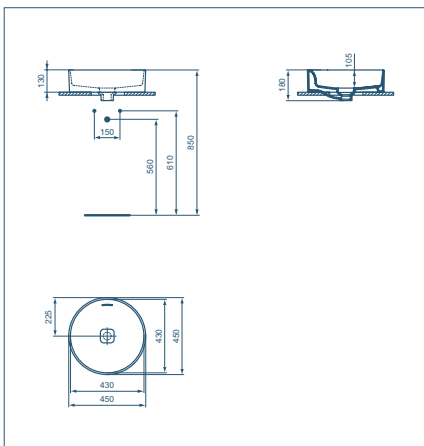

STRADA II VESSEL

TECHNICAL SPECIFICATIONS

STRADA II VESSEL 45X45CM

Model	Ref
Vessel	T296101

- Vessel with overflow
- No tap hole
- Ceramic waste cover included
- For combination with Tesi, Connect Air, Tonic II and Adapto furniture

STRADA II VESSEL 38X38CM

Model	Ref
Vessel	T292901

- Vessel with overflow
- No tap hole
- Small ceramic waste cover included
- For combination with Tesi, Connect Air, Tonic II and Adapto furniture