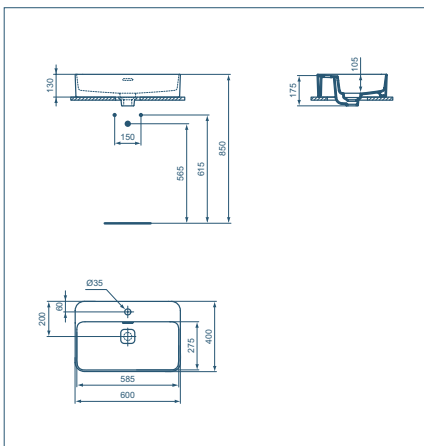

STRADA II VESSEL

TECHNICAL SPECIFICATIONS

STRADA II VESSEL 60X40CM

Model	Ref
Vessel	T299801

- Vessel with overflow
- 1 tap hole
- Ceramic waste cover included
- Compatible with Tesi, Connect Air, Tonic II and Adapto furniture

STRADA II VESSEL 60X40CM

Model	Ref
Vessel	T299901

- Vessel with overflow
- No tap hole
- Ceramic waste cover included
- Compatible with Tesi, Connect Air, Tonic II and Adapto furniture

STRADA II VESSEL 50X40CM

Model	Ref
Vessel	T296601

- Vessel with overflow
- 1 tap hole
- Ceramic waste cover included
- Compatible with Tesi, Connect Air, Tonic II and Adapto furniture