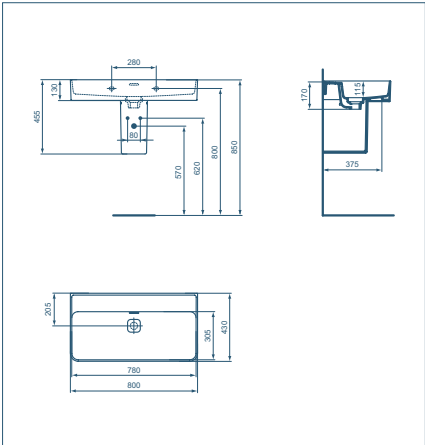

STRADA II BASIN 80CM

- Basin with overflow
- No tap hole
- Suitable for wall fixation
- Ceramic waste cover included
- Compatible with semiped T299601

STRADA II BASIN 60CM

- Basin with overflow
- 1 tap hole
- Suitable for wall fixation
- Ceramic waste cover included
- Compatible with semiped T299601

STRADA II BASIN 60CM

- Basin with overflow
- No tap hole
- Suitable for wall fixation
- Ceramic waste cover included
- Compatible with semiped T299601