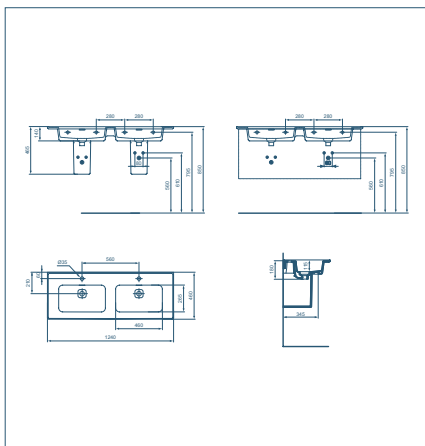

STRADA II VANITY

TECHNICAL SPECIFICATIONS

STRADA II VANITY 124CM

Model	Ref
Vanity	T300501

- Vanity with 2 overflows
- 2 tap holes
- Suitable for wall fixation
- Ceramic waste cover included
- Compatible with Connect Air double units 120cm, or Strada II semi-pedestal T299601

STRADA II VANITY 124CM

Model	Ref
Vanity	T363601

- Vanity with overflow
- No tap hole
- Suitable for wall fixation
- Ceramic waste cover included
- Compatible with Connect Air double units 120cm, or Strada II semi-pedestal T299601

STRADA II VANITY 104CM

Model	Ref
Vanity	T300401

- Vanity with overflow
- 1 tap hole
- Suitable for wall fixation
- Ceramic waste cover included
- Compatible with Tesi, Connect Air and Tonic II 100cm basin units, or Strada II semi-pedestal T299601