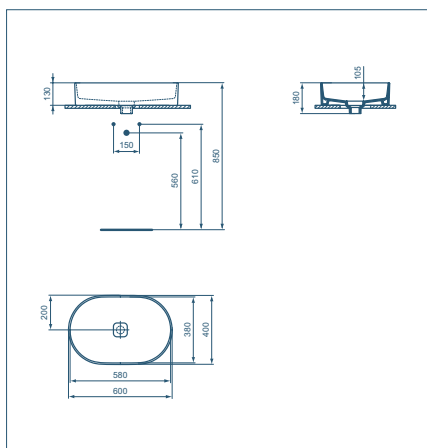

STRADA II VESSEL 60CM

- Vessel with no overflow
- No tap hole
- Ceramic waste cover included
- For combination with Tesi, Connect Air, Tonic II and Adapto furniture

STRADA II VESSEL 60CM

- Vessel with overflow
- No tap hole
- Ceramic waste cover included
- Compatible with Tesi, Connect Air, Tonic II and Adapto furniture

STRADA II VESSEL 45X45CM

- Vessel with no overflow
- No tap hole
- Ceramic waste cover included
- For combination with Tesi, Connect Air, Tonic II and Adapto furniture