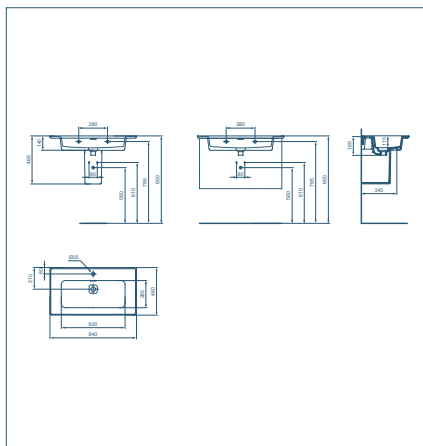

STRADA II VANITY 104CM

Model	Ref
Vanity	T363501

- Vanity with overflow
- No tap hole
- Suitable for wall fixation
- Ceramic waste cover included
- Compatible with Tesi, Connect Air and Tonic II 100cm basin units, or Strada II semi-pedestal T299601

STRADA II VANITY 84CM

Model	Ref
Vanity	T300301

- Vanity with overflow
- 1 tap hole
- Suitable for wall fixation
- Ceramic waste cover included
- Compatible with Tesi, Connect Air and Tonic II 80cm basin units, or Strada II semi-pedestal T299601

STRADA II VANITY 84CM

Model	Ref
Vanity	T363401

- Vanity with overflow
- No tap hole
- Suitable for wall fixation
- Ceramic waste cover included
- Compatible with Tesi, Connect Air and Tonic II 80cm basin units, or Strada II semi-pedestal T299601