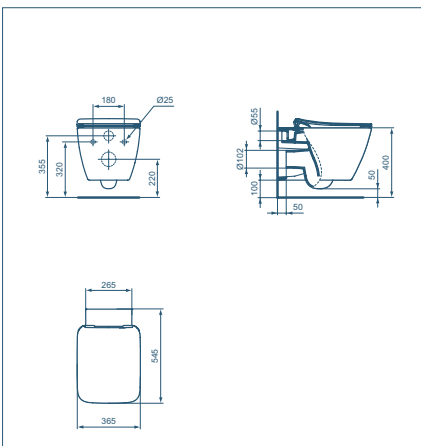

STRADA II TOILET

TECHNICAL SPECIFICATIONS

Dual flush
4.5/3l

Invisible
fixations

AquaBlade

Soft-close
seat

Slim seat

Easy
take-off

STRADA II WALL-HUNG BOWL AQUABLADE

STRADA II FLOORSTANDING BOWL AQUABLADE MULTI

Model	Ref
Bowl	T299701

- AquaBlade technology
- Low flushing toilet (4,5/3 lt)
- Invisible fixations
- Wall-hung bowl
- Seat not included

Model	Ref
Bowl	T296801

- AquaBlade technology
- Low flushing toilet (4,5/3 lt)
- Invisible fixations
- Floorstanding bowl
- Seat not included