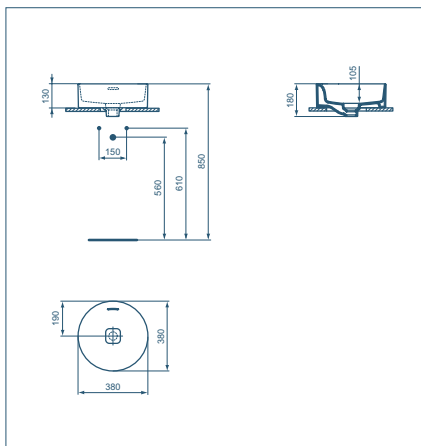

STRADA II VESSEL

TECHNICAL SPECIFICATIONS

STRADA II VESSEL 45X45CM

Model	Ref
Vessel	T296101

- Vessel with overflow
- No tap hole
- Ceramic waste cover included
- For combination with Tesi, Connect Air, Tonic II and Adapto furniture

STRADA II VESSEL 38X38CM

Model	Ref
Vessel	T292901

- Vessel with overflow
- No tap hole
- Small ceramic waste cover included
- For combination with Tesi, Connect Air, Tonic II and Adapto furniture