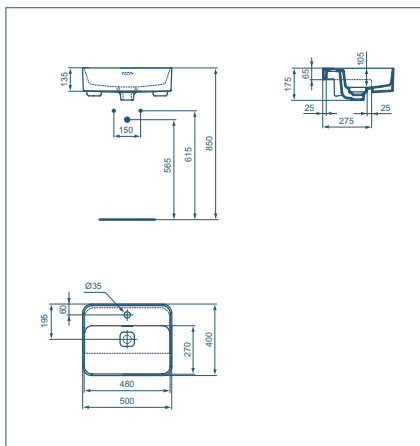

STRADA II COUNTERTOP

TECHNICAL SPECIFICATIONS

STRADA II UNDER-COUNTER-TOP BASIN 50X40CM

Model	Ref
Under-Pin Basin	T299201

- Underpin basin with overflow
- No tap hole
- Ceramic waste cover included
- Compatible with Adapto furniture

STRADA II SEMI-COUNTER-TOP BASIN 50X40CM

Model	Ref
Se/CTP Basin	T299301

- Counter-top basin with overflow
- 1 tap hole
- Ceramic waste cover included