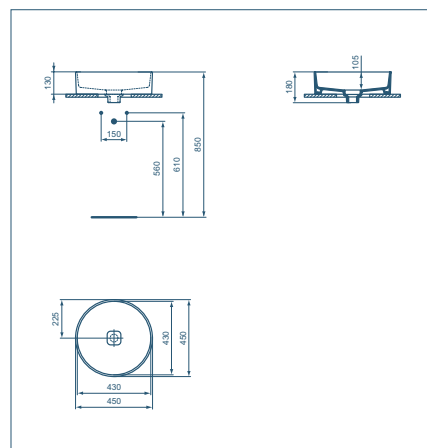

STRADA II VESSEL 60CM

- Vessel with no overflow
- No tap hole
- Ceramic waste cover included
- For combination with Tesi, Connect Air, Tonic II and Adapto furniture

STRADA II VESSEL 60CM

- Vessel with overflow
- No tap hole
- Ceramic waste cover included
- Compatible with Tesi, Connect Air, Tonic II and Adapto furniture

STRADA II VESSEL 45X45CM

- Vessel with no overflow
- No tap hole
- Ceramic waste cover included
- For combination with Tesi, Connect Air, Tonic II and Adapto furniture