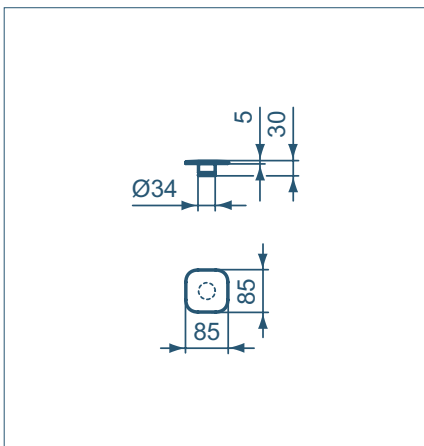

STRADA II WASTE

TECHNICAL SPECIFICATIONS

STRADA II CERAMIC WASTE COVER

| Model | Ref |
|-------|---------|
| Waste | T854601 |

- Ceramic waste cover – to be used with pop-up waste and free waste

STRADA II CERAMIC WASTE COVER SMALL