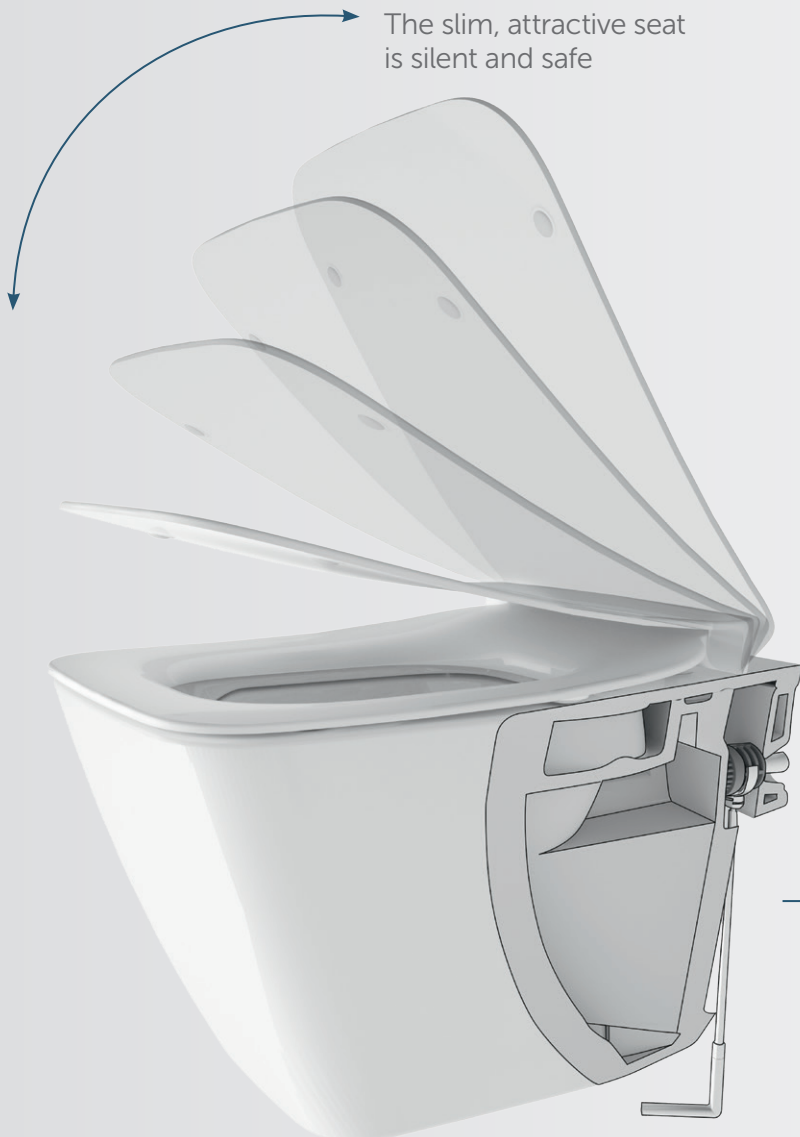

CLEANER

100% of the inner bowl rinsed clean and unhygienic splashes prevented

SMARTER

Elegant design and efficiency for a lower cleaning time

BOWLS WITH BENEFITS

Whether wall-hung or back-to-wall models, bowls and bidets in the STRADA II range all feature ingenious invisible fixations. They maintain the clean aesthetic coolness of the bathroom. They're also designed for simple installation and make cleaning easier too, with no nooks or crannies where dust can collect.

STRADA II bowls are fitted with easy-to-take-off seats and covers, for normal and soft-close versions, which allow for quicker cleaning, leading to time and, therefore, cost savings.

SOFT-CLOSE SEAT

The slim, attractive seat is silent and safe