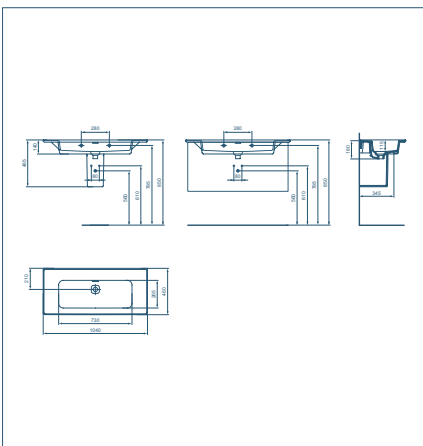

STRADA II VANITY 104CM

Model	Ref
Vanity	T363501

- Vanity with overflow
- No tap hole
- Suitable for wall fixation
- Ceramic waste cover included
- Compatible with Tesi, Connect Air and Tonic II 100cm basin units, or Strada II semi-pedestal T299601

STRADA II VANITY 84CM

Model	Ref
Vanity	T300301

- Vanity with overflow
- 1 tap hole
- Suitable for wall fixation
- Ceramic waste cover included
- Compatible with Tesi, Connect Air and Tonic II 80cm basin units, or Strada II semi-pedestal T299601

STRADA II VANITY 84CM

Model	Ref
Vanity	T363401

- Vanity with overflow
- No tap hole
- Suitable for wall fixation
- Ceramic waste cover included
- Compatible with Tesi, Connect Air and Tonic II 80cm basin units, or Strada II semi-pedestal T299601