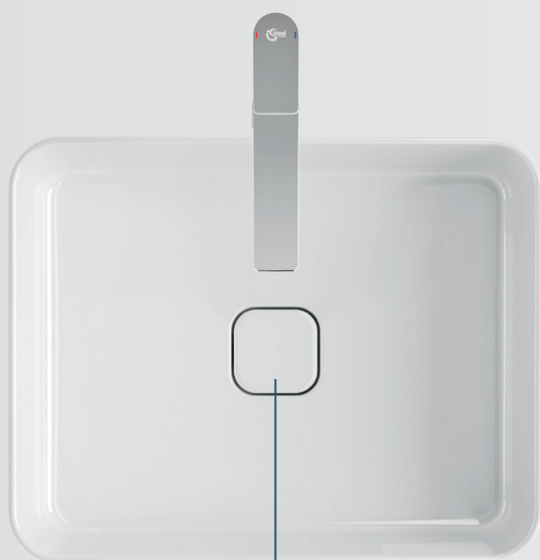

THE MOST FLEXIBLE BASIN RANGE

STRADA II has basins to satisfy every design need. With vessels, vanities, under-counter, semi-countertop, and handrinse models available, the range is suitable for every type and size of project – even guest solutions.

Models are available in sizes ranging from 38cm to 120cm and can be specified with or without overflows and tap holes.

Ceramic waste cover is included, and a click-clack metal version is also available separately