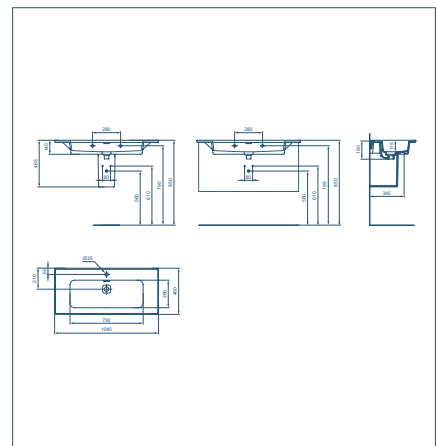

STRADA II VANITY

TECHNICAL SPECIFICATIONS

STRADA II VANITY 124CM

Model	Ref
Vanity	T300501

- Vanity with 2 overflows
- 2 tap holes
- Suitable for wall fixation
- Ceramic waste cover included
- Compatible with Connect Air double units 120cm, or Strada II semi-pedestal T299601

STRADA II VANITY 124CM

Model	Ref
Vanity	T363601

- Vanity with overflow
- No tap hole
- Suitable for wall fixation
- Ceramic waste cover included
- Compatible with Connect Air double units 120cm, or Strada II semi-pedestal T299601

STRADA II VANITY 104CM

Model	Ref
Vanity	T300401

- Vanity with overflow
- 1 tap hole
- Suitable for wall fixation
- Ceramic waste cover included
- Compatible with Tesi, Connect Air and Tonic II 100cm basin units, or Strada II semi-pedestal T299601