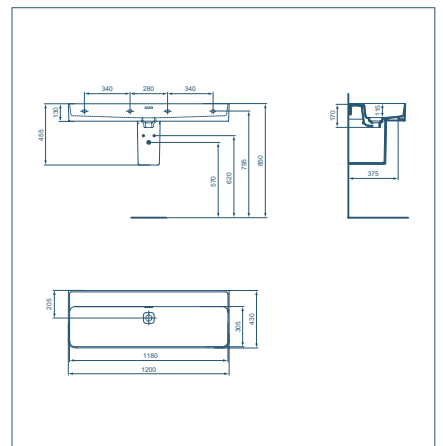

STRADA II BASIN

TECHNICAL SPECIFICATIONS

STRADA II BASIN 120CM

- Basin with overflow
- 2 tap holes
- Suitable for wall fixation
- Ceramic waste cover included
- Compatible with semiped T299601

STRADA II BASIN 120CM

- Basin with overflow
- 1 tap hole
- Suitable for wall fixation
- Ceramic waste cover included
- Compatible with semiped T299601

STRADA II BASIN 120CM

- Basin with overflow
- No tap hole
- Suitable for wall fixation
- Ceramic waste cover included
- Compatible with semiped T299601