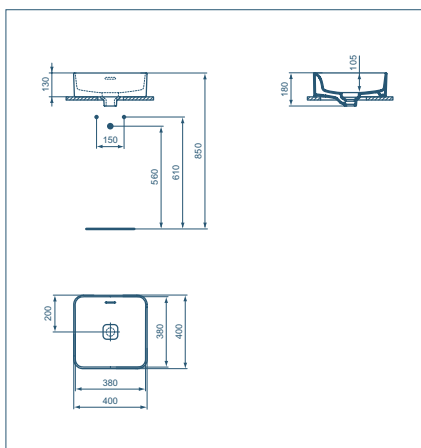

STRADA II VESSEL

TECHNICAL SPECIFICATIONS

STRADA II VESSEL 40CM

Model	Ref
Vessel	T296201

- Vessel with no overflow
- No tap hole
- Ceramic waste cover included
- Compatible with Tesi, Connect Air, Tonic II and Adapto furniture

STRADA II VESSEL 40CM

Model	Ref
Vessel	T296301

- Vessel with overflow
- No tap hole
- Ceramic waste cover included
- Compatible with Tesi, Connect Air, Tonic II and Adapto furniture

STRADA II VESSEL 75CM

Model	Ref
Vessel	T298001

- Vessel with no overflow
- No tap hole
- Ceramic waste cover included
- Compatible with Tesi, Connect Air, Tonic II and Adapto furniture