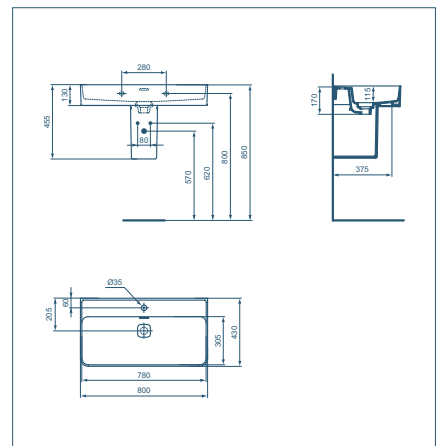

STRADA II BASIN

TECHNICAL SPECIFICATIONS

STRADA II BASIN 100CM

Model	Ref
Basin	T300201

- Basin with overflow
- 1 tap hole
- Suitable for wall fixation
- Ceramic waste cover included
- Compatible with semiped T299601

STRADA II BASIN 100CM

Model	Ref
Basin	T364001

- Basin with overflow
- No tap hole
- Suitable for wall fixation
- Ceramic waste cover included
- Compatible with semiped T299601

STRADA II BASIN 80CM

Model	Ref
Basin	T300101

- Basin with overflow
- 1 tap hole
- Suitable for wall fixation
- Ceramic waste cover included
- Compatible with semiped T299601