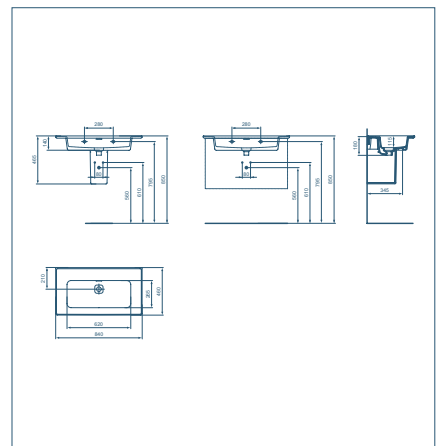

STRADA II VANITY 104CM

Model	Ref
Vanity	T363501

- Vanity with overflow
- No tap hole
- Suitable for wall fixation
- Ceramic waste cover included
- Compatible with Tesi, Connect Air and Tonic II 100cm basin units, or Strada II semi-pedestal T299601

STRADA II VANITY 84CM

Model	Ref
Vanity	T300301

- Vanity with overflow
- 1 tap hole
- Suitable for wall fixation
- Ceramic waste cover included
- Compatible with Tesi, Connect Air and Tonic II 80cm basin units, or Strada II semi-pedestal T299601

STRADA II VANITY 84CM

Model	Ref
Vanity	T363401

- Vanity with overflow
- No tap hole
- Suitable for wall fixation
- Ceramic waste cover included
- Compatible with Tesi, Connect Air and Tonic II 80cm basin units, or Strada II semi-pedestal T299601