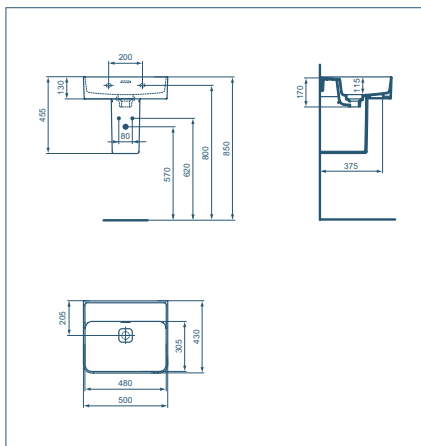

STRADA II BASIN

TECHNICAL SPECIFICATIONS

STRADA II BASIN 50CM

Model	Ref
Basin	T292801

- Basin with overflow
- 1 tap hole
- Ceramic waste cover included
- Suitable for wall fixation
- Compatible with semiped T299601

STRADA II BASIN 50CM

Model	Ref
Basin	T363701

- Basin with overflow
- No tap hole
- Ceramic waste cover included
- Suitable for wall fixation
- Compatible with semiped T299601