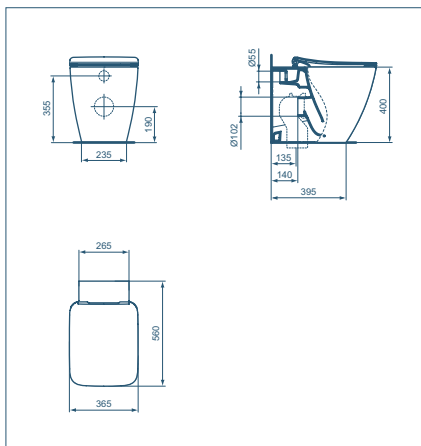

STRADA II SEAT

TECHNICAL SPECIFICATIONS

STRADA II SEAT & COVER NORMAL-CLOSE

Model	Ref
Seat & Cover	T360001

- Slim sandwich seat & cover
- Easy take-off hinges

STRADA II SEAT & COVER SOFT-CLOSE

Model	Ref
Seat & Cover	T360101

- Slim sandwich seat and cover
- Soft-close seat
- Easy take-off hinges