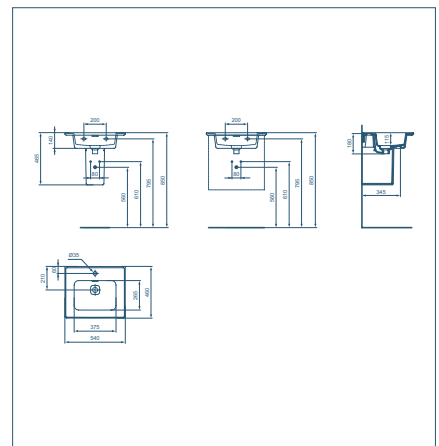

STRADA II VANITY

TECHNICAL SPECIFICATIONS

STRADA II VANITY 64CM

Model	Ref
Vanity	T299101

- Vanity with overflow
- 1 tap hole
- Suitable for wall fixation
- Ceramic waste cover included
- Compatible with Tesi, Connect Air and Tonic II 60cm basin units, or Strada II semi-pedestal T299601

STRADA II VANITY 64CM

Model	Ref
Vanity	T363301

- Vanity with overflow
- No tap hole
- Suitable for wall fixation
- Ceramic waste cover included
- Compatible with Tesi, Connect Air and Tonic II 60cm basin units, or Strada II semi-pedestal T299601

STRADA II VANITY 54CM

Model	Ref
Vanity	T298801

- Vanity with overflow
- 1 tap hole
- Suitable for wall fixation
- Ceramic waste cover included
- Compatible with Tesi 50cm basin units, or Strada II semi-pedestal T299601