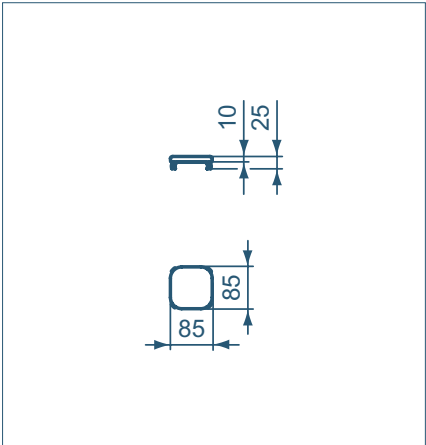

STRADA II WASTE

TECHNICAL SPECIFICATIONS

STRADA II CERAMIC WASTE COVER

Model	Ref
Waste	T854601

- Ceramic waste cover – to be used with pop-up waste and free waste

STRADA II CERAMIC WASTE COVER SMALL

Model	Ref
Waste	T360301

- Small ceramic waste cover – to be used with pop-up waste and free waste