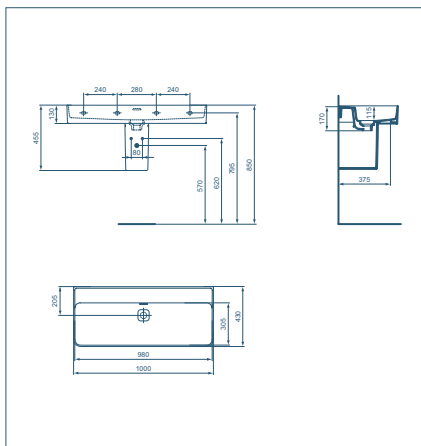

STRADA II BASIN

TECHNICAL SPECIFICATIONS

STRADA II BASIN 100CM

Model	Ref
Basin	T300201

- Basin with overflow
- 1 tap hole
- Suitable for wall fixation
- Ceramic waste cover included
- Compatible with semiped T299601

STRADA II BASIN 100CM

Model	Ref
Basin	T364001

- Basin with overflow
- No tap hole
- Suitable for wall fixation
- Ceramic waste cover included
- Compatible with semiped T299601

STRADA II BASIN 80CM

Model	Ref
Basin	T300101

- Basin with overflow
- 1 tap hole
- Suitable for wall fixation
- Ceramic waste cover included
- Compatible with semiped T299601