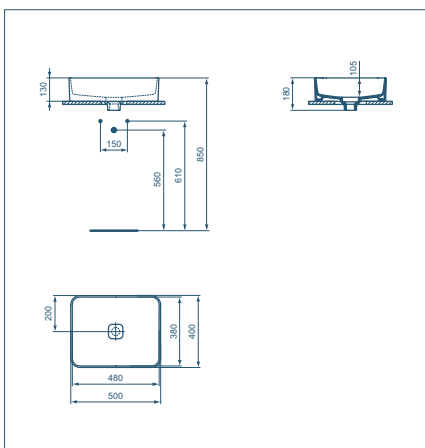

STRADA II VESSEL 50X40CM

Model	Ref
Vessel	T296701

- Vessel with no overflow
- No tap hole
- Ceramic waste cover included
- Compatible with Tesi, Connect Air, Tonic II and Adapto furniture

STRADA II VESSEL 50X40CM

Model	Ref
Vessel	T296501

- Vessel with overflow
- No tap hole
- Ceramic waste cover included
- Compatible with Tesi, Connect Air, Tonic II and Adapto furniture

STRADA II VESSEL 50X35CM

Model	Ref
Vessel	T296401

- Vessel with overflow
- 1 tap hole
- Non-handed: installation on the left or right side
- Ceramic waste cover included
- Compatible with Tesi, Connect Air, Tonic II and Adapto furniture