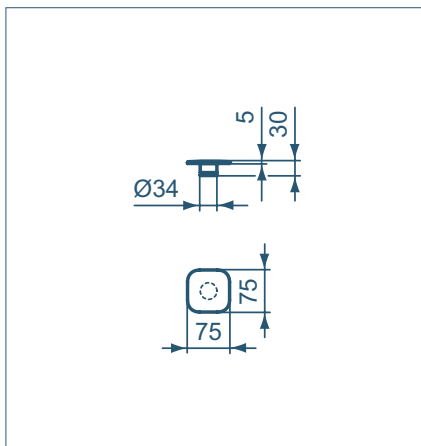

STRADA II WASTE

TECHNICAL SPECIFICATIONS

STRADA II CERAMIC WASTE COVER

| Model | Ref |
|-------|---------|
| Waste | T854601 |

- Ceramic waste cover – to be used with pop-up waste and free waste

STRADA II CERAMIC WASTE COVER SMALL