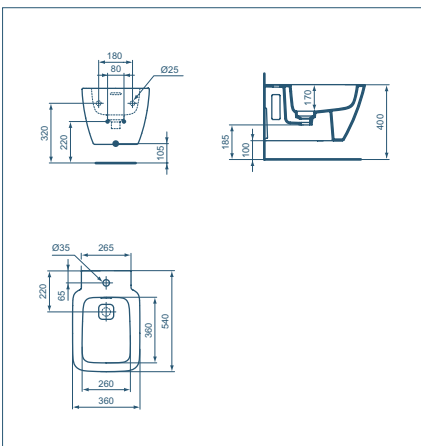

STRADA II BIDET

TECHNICAL SPECIFICATIONS

Dual flush
4.5/3l

Invisible
fixations

AquaBlade

Soft-close
seat

Slim seat

Easy
take-off

STRADA II WALL-HUNG BIDET

STRADA II FLOORSTANDING BIDET

Model	Ref
Bidet	T297101

- Wall-hung bidet with overflow
- 1 tap hole
- Invisible fixations
- Ceramic waste cover included

Model	Ref
Bidet	T296901

- Floorstanding bidet with overflow
- 1 tap hole
- Invisible fixations
- Ceramic waste cover included