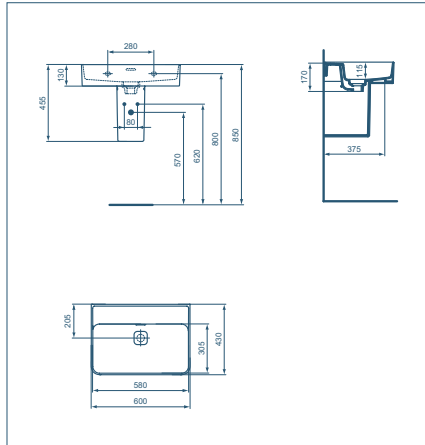

STRADA II BASIN 80CM

- Basin with overflow
- No tap hole
- Suitable for wall fixation
- Ceramic waste cover included
- Compatible with semiped T299601

STRADA II BASIN 60CM

- Basin with overflow
- 1 tap hole
- Suitable for wall fixation
- Ceramic waste cover included
- Compatible with semiped T299601

STRADA II BASIN 60CM

- Basin with overflow
- No tap hole
- Suitable for wall fixation
- Ceramic waste cover included
- Compatible with semiped T299601