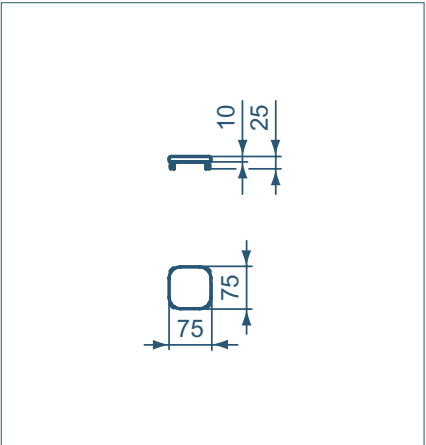

STRADA II WASTE

TECHNICAL SPECIFICATIONS

STRADA II CERAMIC WASTE COVER

Model	Ref
Waste	T854601

- Ceramic waste cover – to be used with pop-up waste and free waste

STRADA II CERAMIC WASTE COVER SMALL

Model	Ref
Waste	T360301

- Small ceramic waste cover – to be used with pop-up waste and free waste