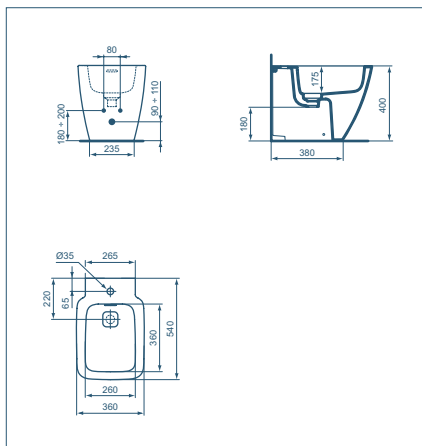

STRADA II BIDET

TECHNICAL SPECIFICATIONS

Dual flush
4.5/3l

Invisible
fixations

AquaBlade

Soft-close
seat

Slim seat

Easy
take-off

STRADA II WALL-HUNG BIDET

STRADA II FLOORSTANDING BIDET

Model	Ref
Bidet	T297101

- Wall-hung bidet with overflow
- 1 tap hole
- Invisible fixations
- Ceramic waste cover included

Model	Ref
Bidet	T296901

- Floorstanding bidet with overflow
- 1 tap hole
- Invisible fixations
- Ceramic waste cover included