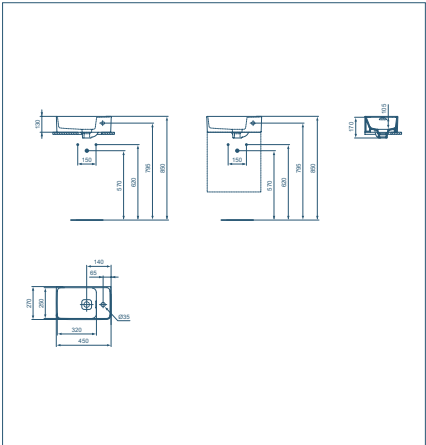

STRADA II HANDRINSE

TECHNICAL SPECIFICATIONS

STRADA II HANDRINSE BASIN
45CM – RIGHT-HANDED

STRADA II HANDRINSE BASIN
45CM – LEFT-HANDED

Model	Ref
Handrinse	T299401

- Handrinse with overflow
- Right-handed
- 1 tap hole
- Ceramic waste cover included

Model	Ref
Handrinse	T299501

- Handrinse with overflow
- Left-handed
- 1 tap hole
- Ceramic waste cover included