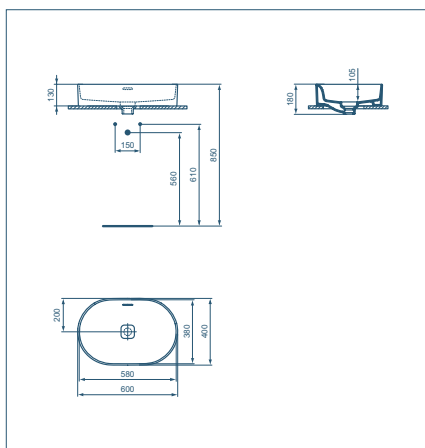

STRADA II VESSEL 60CM

- Vessel with no overflow
- No tap hole
- Ceramic waste cover included
- For combination with Tesi, Connect Air, Tonic II and Adapto furniture

STRADA II VESSEL 60CM

- Vessel with overflow
- No tap hole
- Ceramic waste cover included
- Compatible with Tesi, Connect Air, Tonic II and Adapto furniture

STRADA II VESSEL 45X45CM

- Vessel with no overflow
- No tap hole
- Ceramic waste cover included
- For combination with Tesi, Connect Air, Tonic II and Adapto furniture