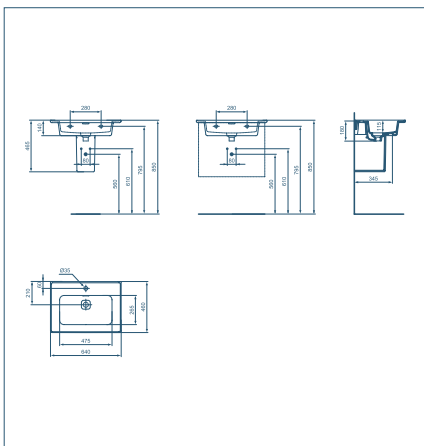

STRADA II VANITY

TECHNICAL SPECIFICATIONS

STRADA II VANITY 64CM

Model	Ref
Vanity	T299101

- Vanity with overflow
- 1 tap hole
- Suitable for wall fixation
- Ceramic waste cover included
- Compatible with Tesi, Connect Air and Tonic II 60cm basin units, or Strada II semi-pedestal T299601

STRADA II VANITY 64CM

Model	Ref
Vanity	T363301

- Vanity with overflow
- No tap hole
- Suitable for wall fixation
- Ceramic waste cover included
- Compatible with Tesi, Connect Air and Tonic II 60cm basin units, or Strada II semi-pedestal T299601

STRADA II VANITY 54CM

Model	Ref
Vanity	T298801

- Vanity with overflow
- 1 tap hole
- Suitable for wall fixation
- Ceramic waste cover included
- Compatible with Tesi 50cm basin units, or Strada II semi-pedestal T299601