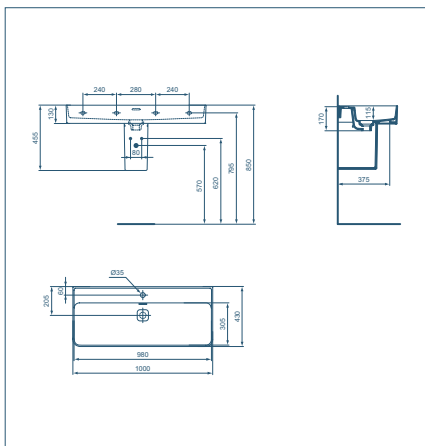

STRADA II BASIN

TECHNICAL SPECIFICATIONS

STRADA II BASIN 100CM

Model	Ref
Basin	T300201

- Basin with overflow
- 1 tap hole
- Suitable for wall fixation
- Ceramic waste cover included
- Compatible with semiped T299601

STRADA II BASIN 100CM

Model	Ref
Basin	T364001

- Basin with overflow
- No tap hole
- Suitable for wall fixation
- Ceramic waste cover included
- Compatible with semiped T299601

STRADA II BASIN 80CM

Model	Ref
Basin	T300101

- Basin with overflow
- 1 tap hole
- Suitable for wall fixation
- Ceramic waste cover included
- Compatible with semiped T299601