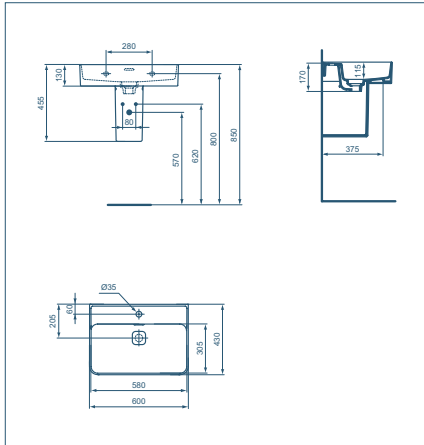

STRADA II BASIN 80CM

- Basin with overflow
- No tap hole
- Suitable for wall fixation
- Ceramic waste cover included
- Compatible with semiped T299601

STRADA II BASIN 60CM

- Basin with overflow
- 1 tap hole
- Suitable for wall fixation
- Ceramic waste cover included
- Compatible with semiped T299601

STRADA II BASIN 60CM

- Basin with overflow
- No tap hole
- Suitable for wall fixation
- Ceramic waste cover included
- Compatible with semiped T299601