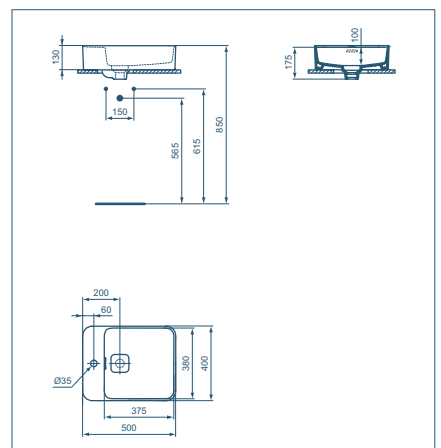

STRADA II VESSEL 50X40CM

Model	Ref
Vessel	T296701

- Vessel with no overflow
- No tap hole
- Ceramic waste cover included
- Compatible with Tesi, Connect Air, Tonic II and Adapto furniture

STRADA II VESSEL 50X40CM

Model	Ref
Vessel	T296501

- Vessel with overflow
- No tap hole
- Ceramic waste cover included
- Compatible with Tesi, Connect Air, Tonic II and Adapto furniture

STRADA II VESSEL 50X35CM

Model	Ref
Vessel	T296401

- Vessel with overflow
- 1 tap hole
- Non-handed: installation on the left or right side
- Ceramic waste cover included
- Compatible with Tesi, Connect Air, Tonic II and Adapto furniture