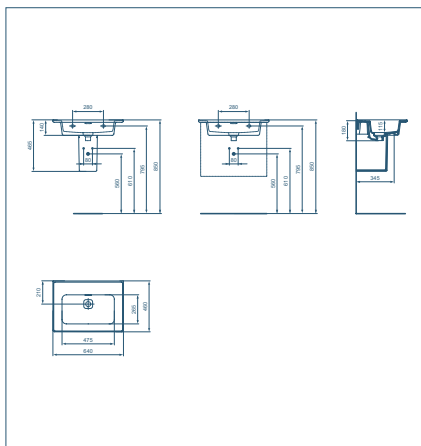

STRADA II VANITY

TECHNICAL SPECIFICATIONS

STRADA II VANITY 64CM

Model	Ref
Vanity	T299101

- Vanity with overflow
- 1 tap hole
- Suitable for wall fixation
- Ceramic waste cover included
- Compatible with Tesi, Connect Air and Tonic II 60cm basin units, or Strada II semi-pedestal T299601

STRADA II VANITY 64CM

Model	Ref
Vanity	T363301

- Vanity with overflow
- No tap hole
- Suitable for wall fixation
- Ceramic waste cover included
- Compatible with Tesi, Connect Air and Tonic II 60cm basin units, or Strada II semi-pedestal T299601

STRADA II VANITY 54CM

Model	Ref
Vanity	T298801

- Vanity with overflow
- 1 tap hole
- Suitable for wall fixation
- Ceramic waste cover included
- Compatible with Tesi 50cm basin units, or Strada II semi-pedestal T299601